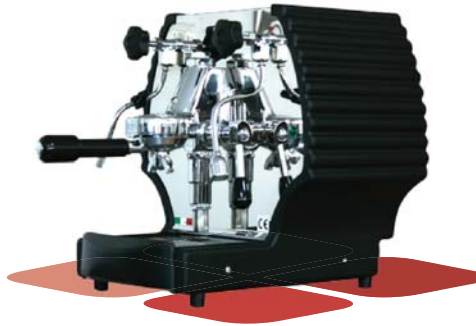

www.offeebar.biz

**ELITE**

Model : Star

■ Star

Traditional Italian Coffee Machine

Made in Italia

**ELITE**

Model : Cafe Roma 1315

TECHNICAL SPECIFICATIONS

- iron chassi
- abs resin
- removable water tank (3 litres)
- steam and water wand
- boiler 1,8 litres (copper)
- vibration pump 230/110v
- current 1,400 w.
- professional brewing group
- Height 39 cm
- Width 36 cm
- Depth 38 cm
- weight : 16 kg
- colors : black,white,red